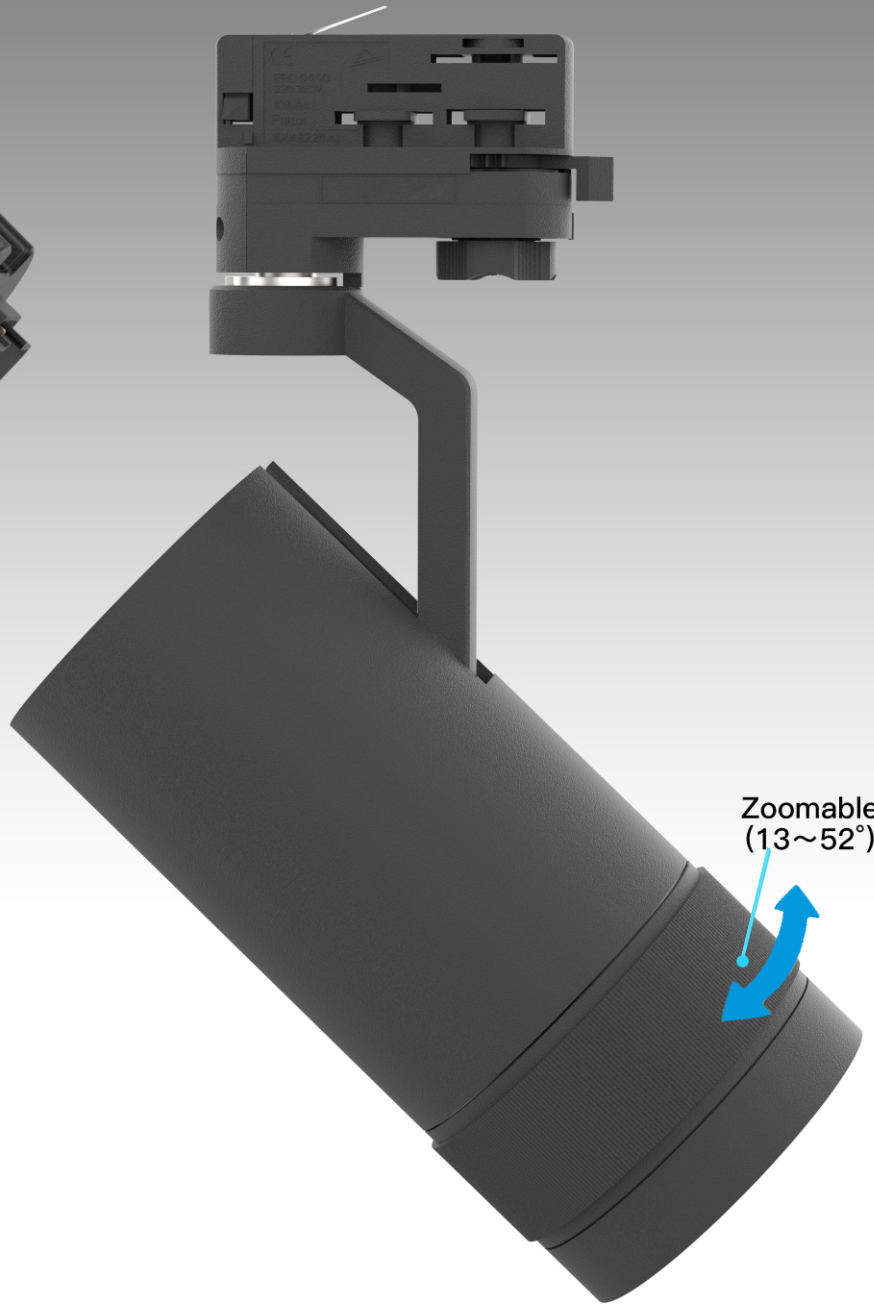

Plug driver

Zoomable
(13~52°)