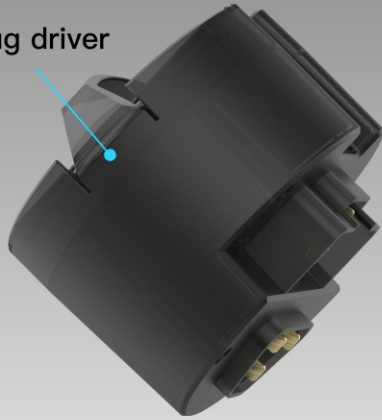

Plug driver

Zoomable
(13~52°)