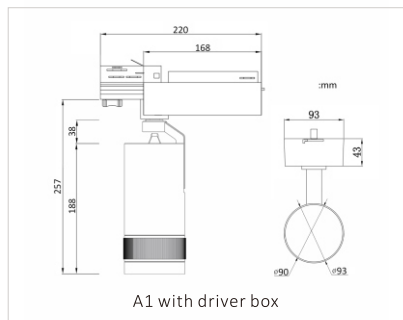

Projecteur Mika Série A1

Tunable white 2700~5700K