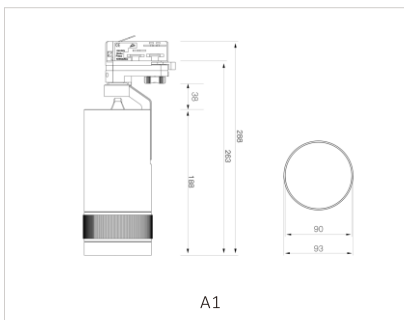

Projecteur Mika Série A1

Tunable white 2700~5700K